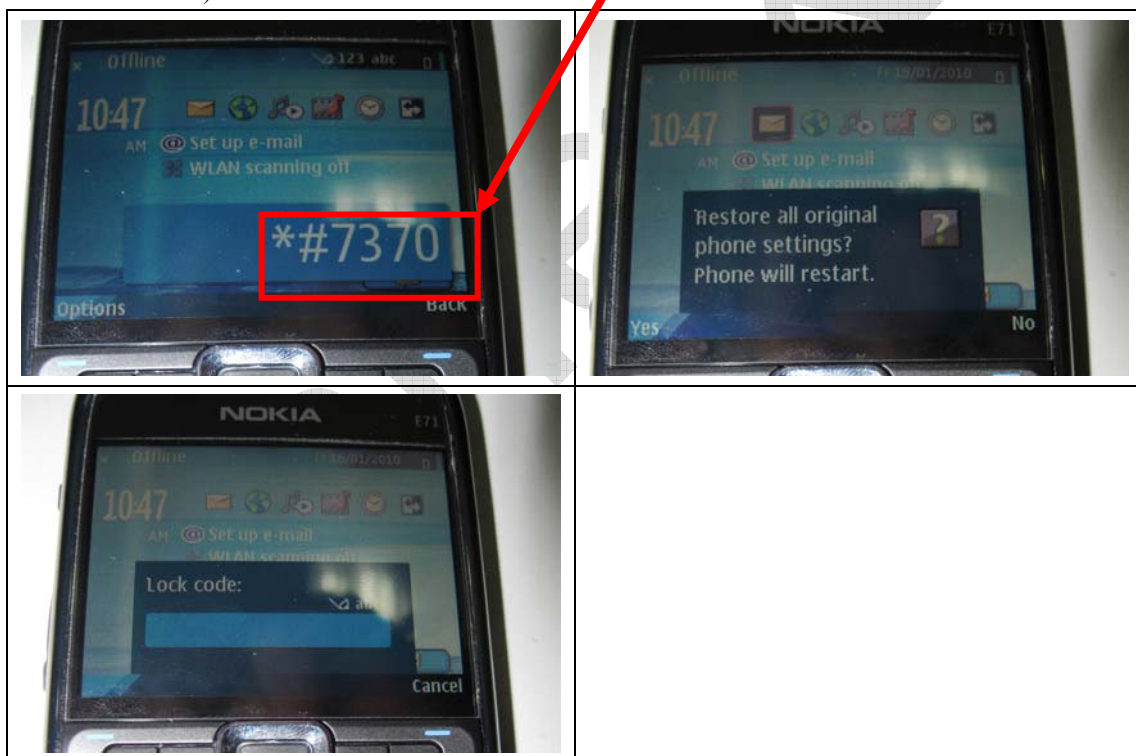

ii. Format Nokia Mobile Phone.

1) Backup you Names book and other important data first
2) Format mobile phone. Input “***#7370#**” → select “OK “ → input lock code (default: 12345) → select “OK “
3) Mobile Phone restart.