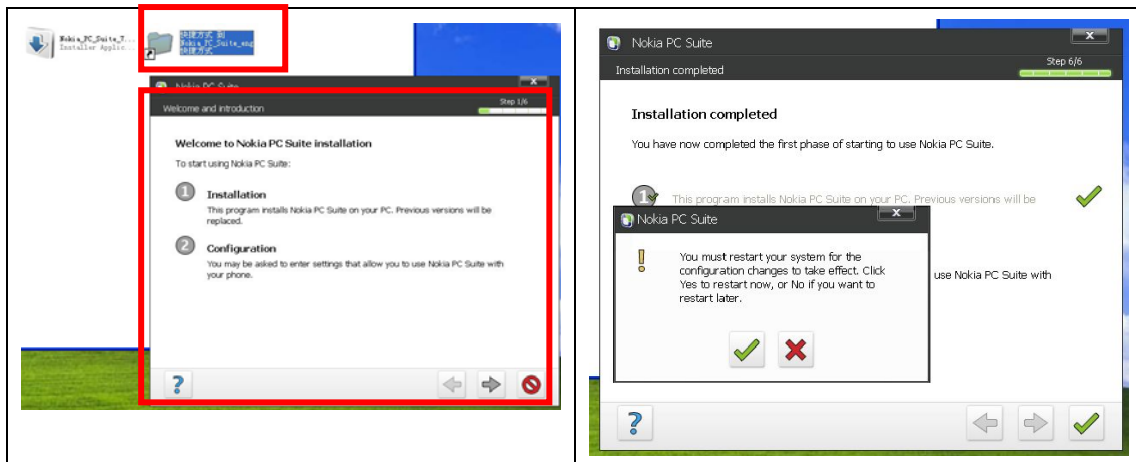

ii. Format Nokia Mobile Phone.

1) Backup you Names book and other important data first
2) Format mobile phone. Input “***#7370#**” → select “OK “ → input lock code (default: 12345) → select “OK “
3) Mobile Phone restart.

iii. Installing patches, there are “ MMSSync“ and ”Contacts Group DS Plugin“ from Nokia PC Suite.

1) Mobile connect PC via USB cable, and select “PC Suite” on mobile phone.
2) Run Nokia PC suite on PC, and Nokia PC Suite will identify the mobile phone. (like the right picture as below, it is Nokia E71.)