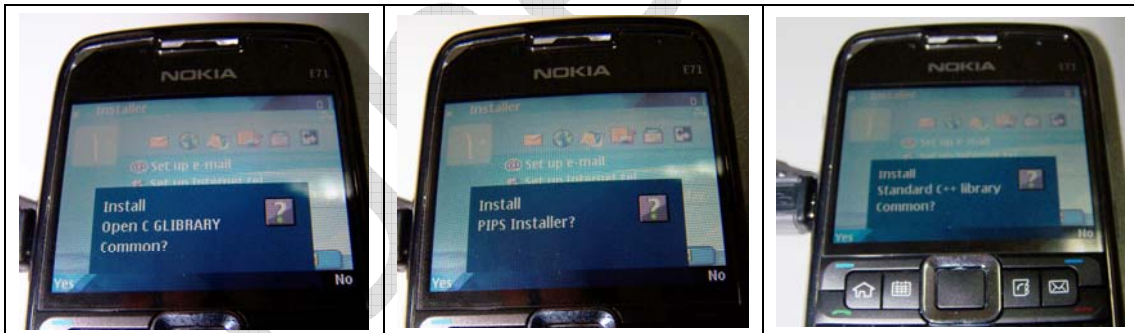

- iv. Installing the three patches again. They are glib.sis, pips_nokia_1_3_SS.sisad and stdcpp.sis.