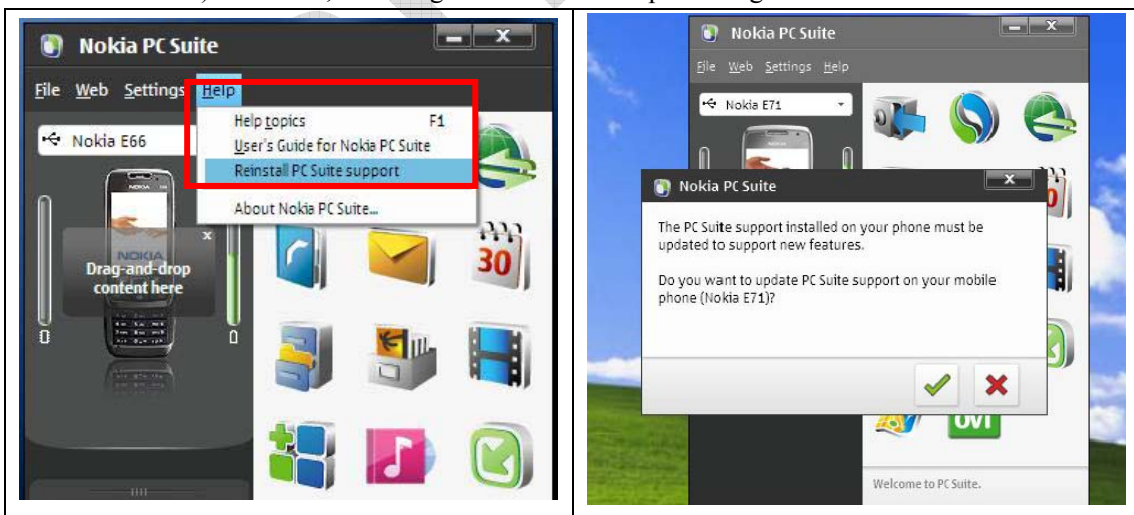

3) Installing two patches, Select “Help” → “Reinstall PC Suite support”.
4) First, installin “ MMSSync “.
5) Second, installing ” Contacts Group DS Plugin “.